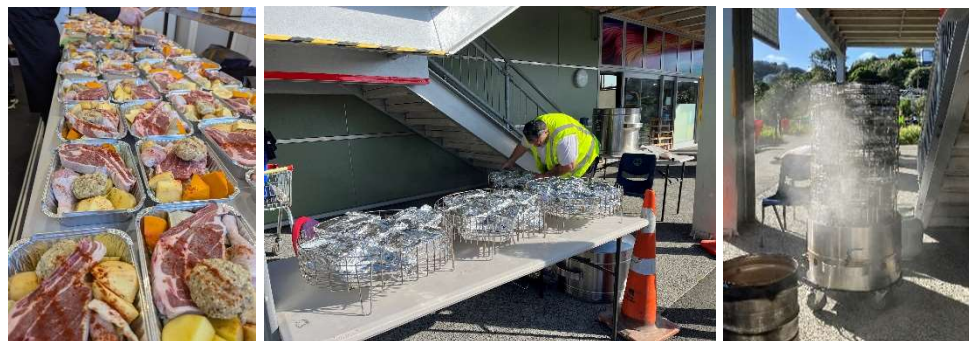

Kelburn Normal School

PTA Newsletter

Kia ora koutou

What a fantastic night the school Matariki celebration and hui was. It was such a fun event. While it was slightly stressful providing hāngi food for the first time, the PTA, along with our wonderful volunteers, pulled it off! We're hugely grateful to Matua Jason for the preparation of the hāngi machines and everyone who offered to help to make the night so successful.